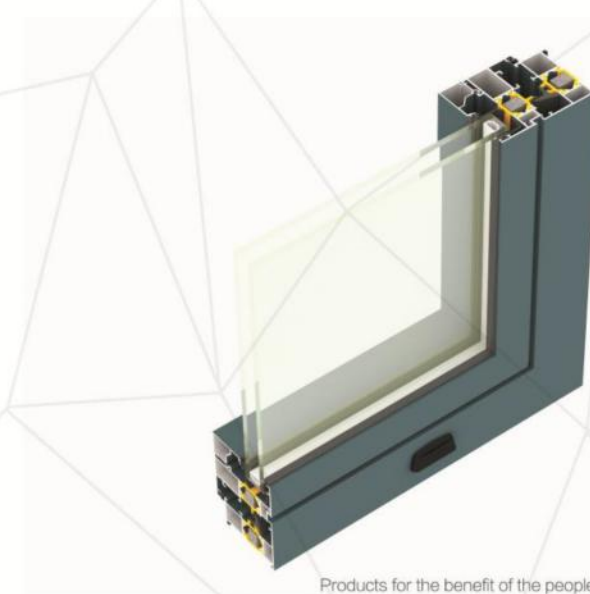

Products for the benefit of the people
用产品造福人