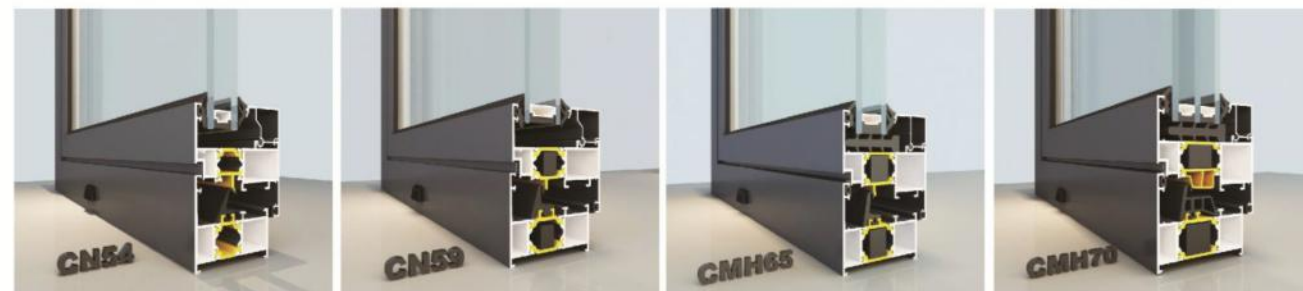

DONG WEI
东维元宇(潍坊)国际贸易有限公司

S 密封工艺 SEALING

PROCESS

内开窗采用软硬共挤胶条，5倍普通胶条变形量，操作力度舒适，密封保证。