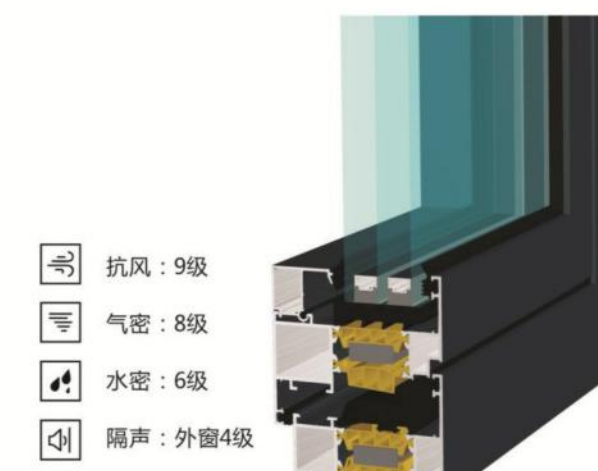

- 抗风：9级
- 气密：8级
- 水密：6级
- 隔声：外窗4级

CMH77

居住需求体现人最本质的渴望。CMH77是一款三腔高保温隔热产品。框、扇间腔体均填充保温材料，全面控制热传递；角部连接使用铸铝角码，保证框架稳定性和密闭性。具有完善细部结构及完美外形；可实现多点锁内平开、内平开内倒等开启方式，是高端节能建筑不二之选。

Living needs reflect the most essential human desires. CMH77 is a three cavity high thermal insulation product. Frame and sash between cavity were filled with insulation materials, full control of heat transfer; corner connection using aluminum bracket, ensure the stability and tightness of the framework. It has perfect detail structure and perfect shape. It can realize the opening of multi point lock, flat opening, inner flat opening and inverted inside. It is the only choice for high-end energy-saving building.