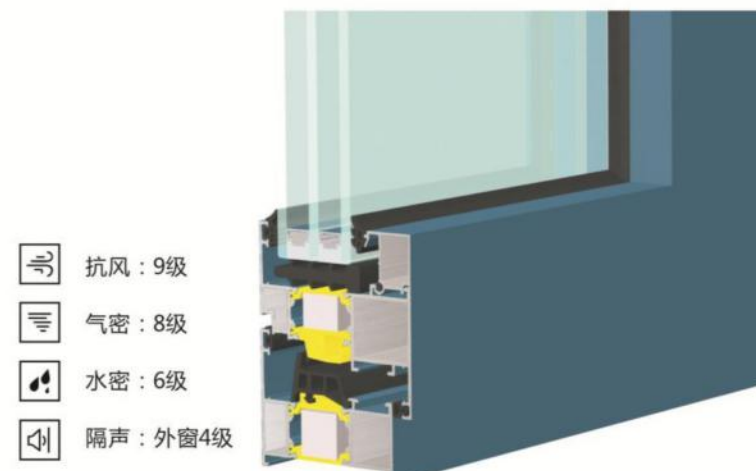

- 抗风：9级
- 气密：8级
- 水密：6级
- 隔声：外窗4级

CMH77

居住需求体现人最本质的渴望。CMH77是一款三腔高保温隔热产品。框、扇间腔体均填充保温材料，全面控制热传递；角部连接使用铸铝角码，保证框架稳定性和密闭性。具有完善细部结构及完美外形；可实现多点锁内平开、内平开内倒等开启方式，是高端节能建筑不二之选。

Living needs reflect the most essential human desires. CMH77 is a three cavity high thermal insulation product. Frame and sash between cavity were filled with insulation materials, full control of heat transfer; corner connection using aluminum bracket, ensure the stability and tightness of the framework. It has perfect detail structure and perfect shape. It can realize the opening of multi point lock, flat opening, inner flat opening and inverted inside. It is the only choice for high-end energy-saving building.