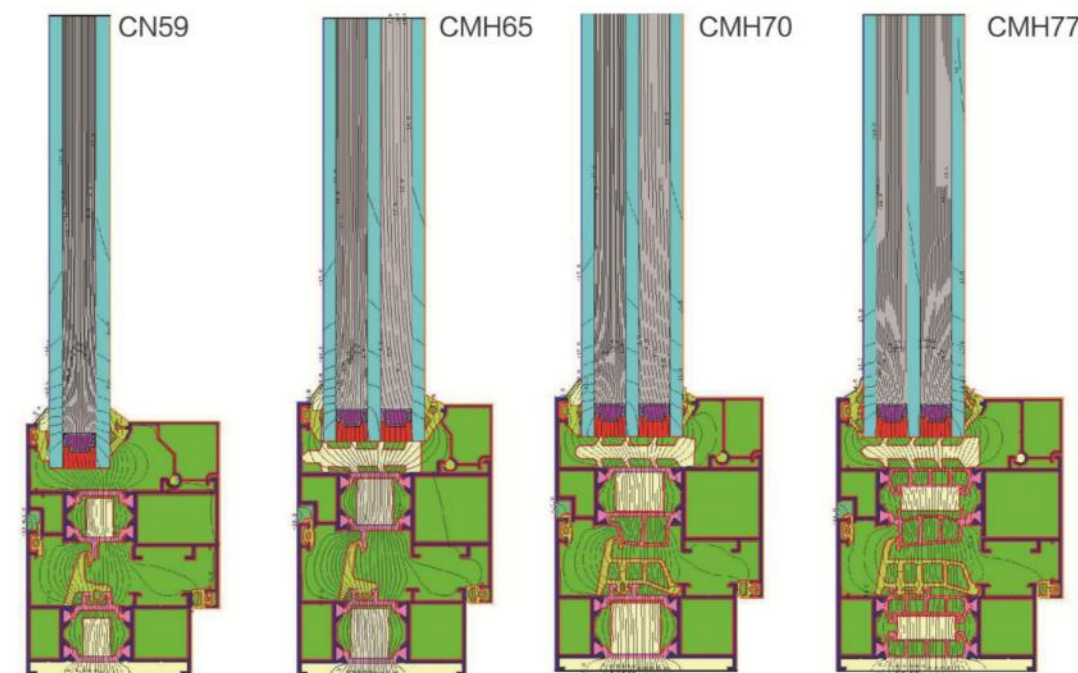

保温处理 INSULATION TREATMENT

正典系统掌握核心保温处理技术，系统研发初期即有效模拟各种配置的K值变化，确保系统K值达到设计指标。