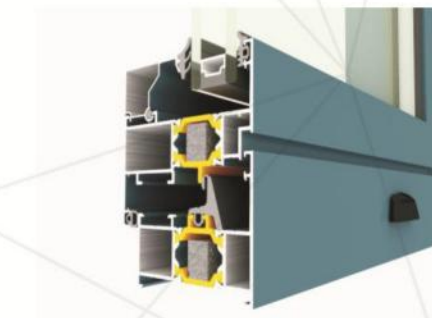

CN59 is a high-quality three cavity high thermal insulation products. Uphold the originality process, material thick, beautiful and generous! Frame and sash are filled with insulating material between the cavity, blocking the flow; connection angle and stiles are used in plastic injection process, ensure the stability and airtightness; can realize multi-point locking in flat open, flat open in fall opening, is a cost-effective and practical products.