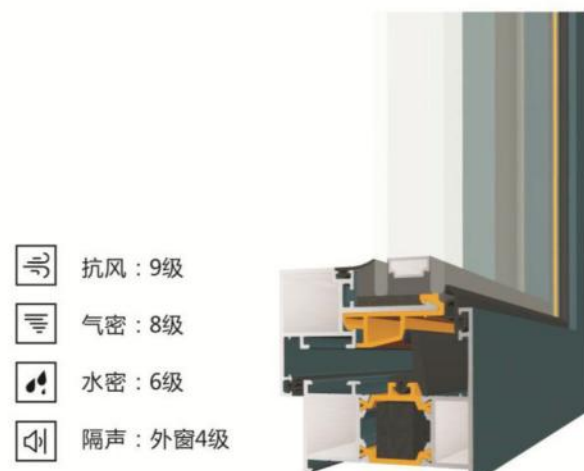

- 抗风：9级
- 气密：8级
- 水密：6级
- 隔声：外窗4级

CMH70

追求健康、环保的生活已成为现代的人首要选择，CMH70是一款优质的三腔高保温隔热产品。系统利用等压原理采用疏导方式实现排水。具有完善的细部结构及完美的外形；五金适配性强，可实现多点锁内平开、内平开内倒等开启方式，是高端节能建筑的理想选择。

The pursuit of a healthy, environmentally friendly life has become the primary choice of modern people, CMH70 is a high-quality three cavity high thermal insulation products. The system uses the principle of equal pressure to dredge the drainage. With perfect detail structure and perfect shape; hardware adaptability is strong, can realize multi-point locking, flat open, flat open, inverted inside, etc., is the ideal choice of high-end energy-saving buildings.