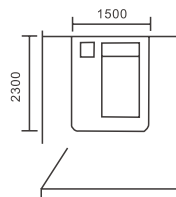

EVERY CURTAIN

独特设计 通风开阳
适用广泛 安全稳固

Unique design, ventilative and light penetrable
Widely application range
Safe and stable

病床隔帘设计测量方案

Bed curtain design measurement scheme

单人病房 (U型)
Single ward (U)

双人病房 (左L型)
Double ward (L left)