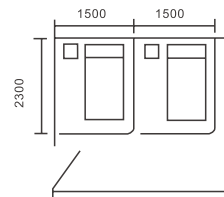

EVERY CURTAIN

独特设计 通风开阳
适用广泛 安全稳固

Unique design, ventilative and light penetrable
Widely application range
Safe and stable

病床隔帘设计测量方案

Bed curtain design measurement scheme

单人病房 (U型)
Single ward (U)

双人病房 (左L型)
Double ward (L left)