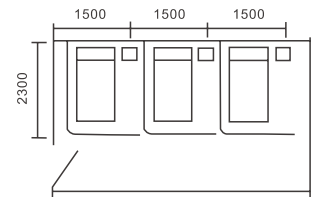

EVERY CURTAIN

独特设计 通风开阳
适用广泛 安全稳固

Unique design, ventilative and light penetrable
Widely application range
Safe and stable

病床隔帘设计测量方案

Bed curtain design measurement scheme

单人病房 (U型)
Single ward (U)

双人病房 (左L型)
Double ward (L left)