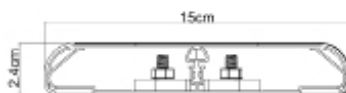

B: surface split molding.

C: upper edge tube style is ergonomic and comfortable to grip.

D: lower edge arc shape can absorb impact strength and protect walls.

护墙板 HS-615

耐腐蚀、易清洁
避免墙壁受损

HS-615A

HS-615B

HS-615C