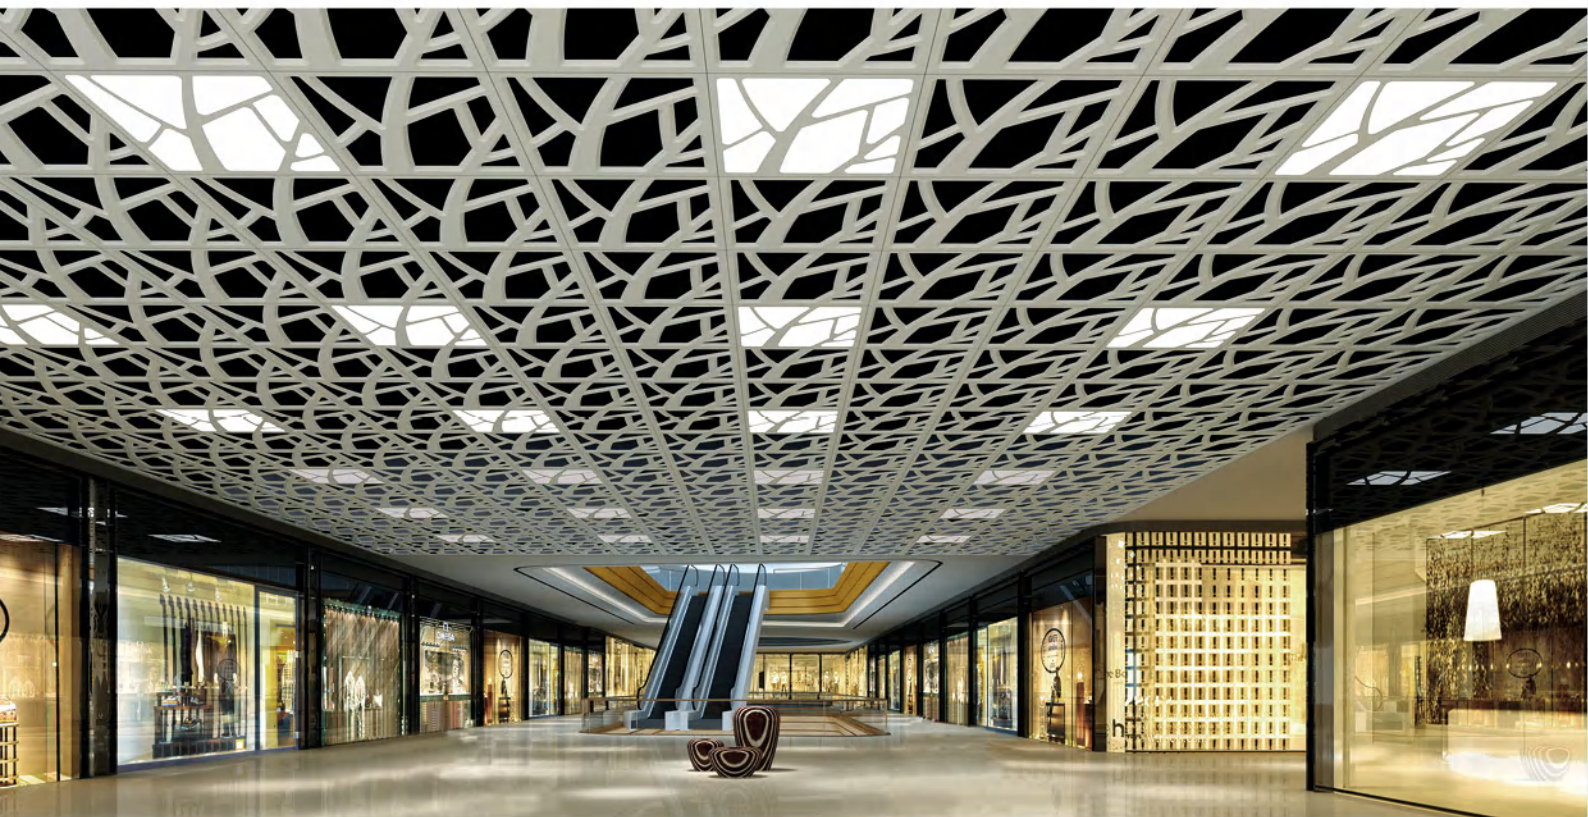

✦ The stereo punching series

Available within 800*800mm ceiling

LTCK-001

YCHD-012 (LED)

LTCK-002

YCHD-013 (LED)

LTCK-003

YCHD-014 (LED)