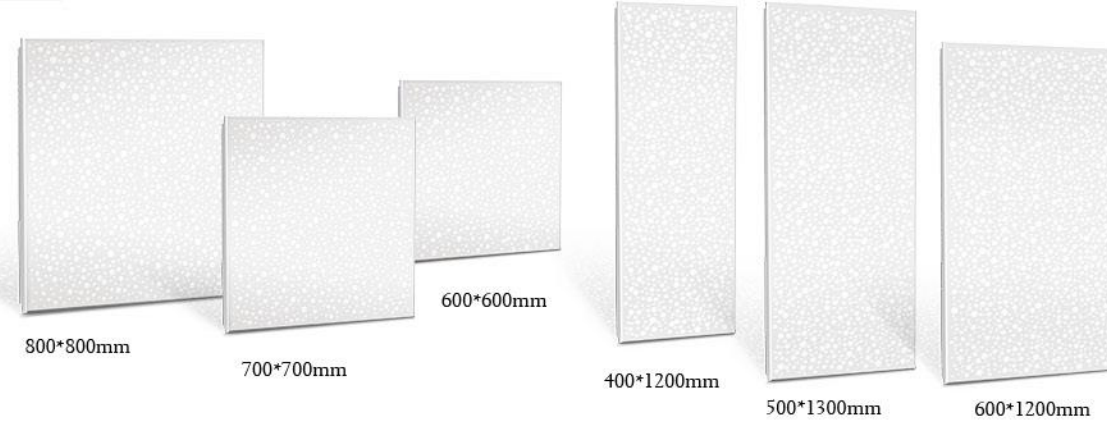

YCCK-004

YCHD-004 (LED)

* The new punching series

Punching designs below are available within all square panel sizes

YCCK-005

YCHD-005

YCCK-006

YCHD-006