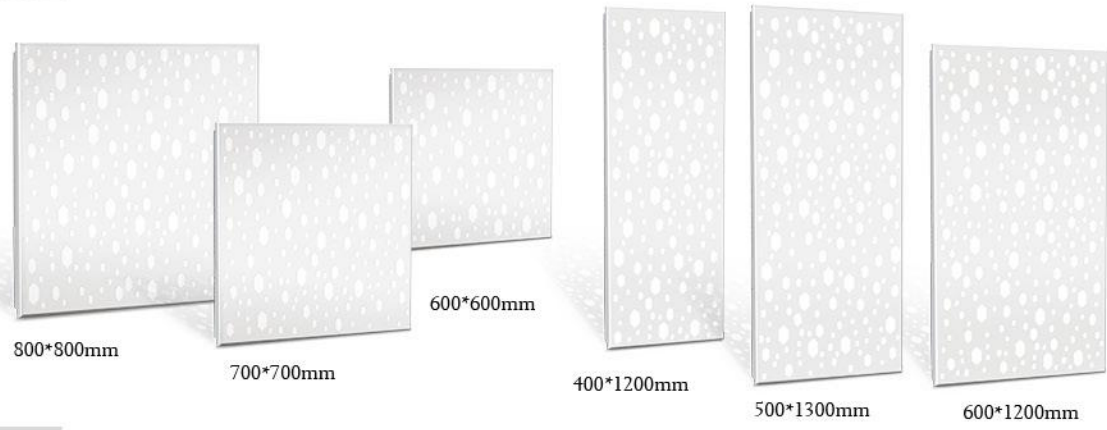

YCCK-004

YCHD-004 (LED)

* The new punching series

Punching designs below are available within all square panel sizes

YCCK-005

YCHD-005

YCCK-006

YCHD-006