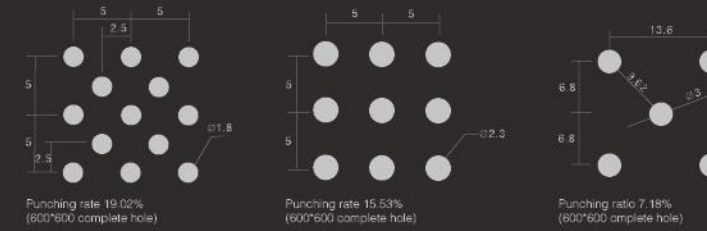

ALLUMINUM CEILING PATTERNS

Drawing of Punching Hole

The actual picture of blue sky and white cloud, the above pictures are available for 600x600 and 300x300