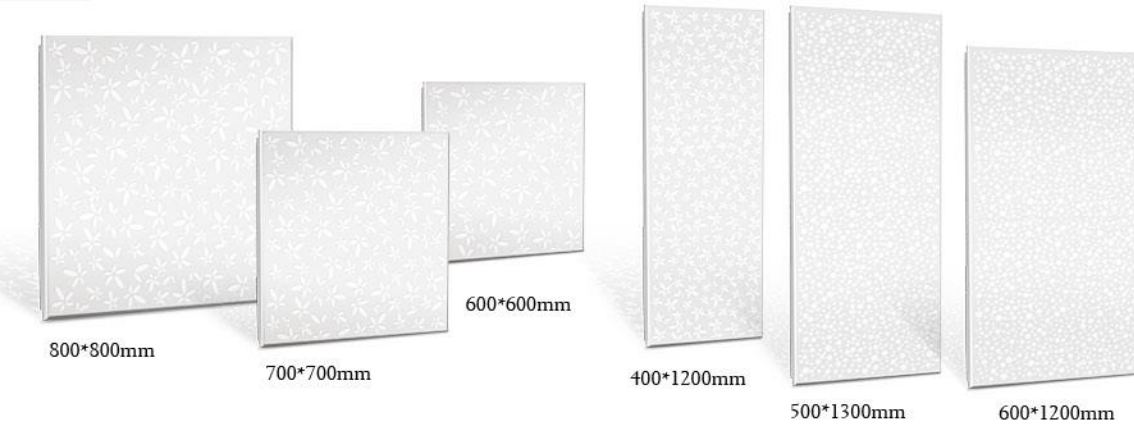

* The new punching series

Punching designs below are available within all square panel sizes

YCHD-008