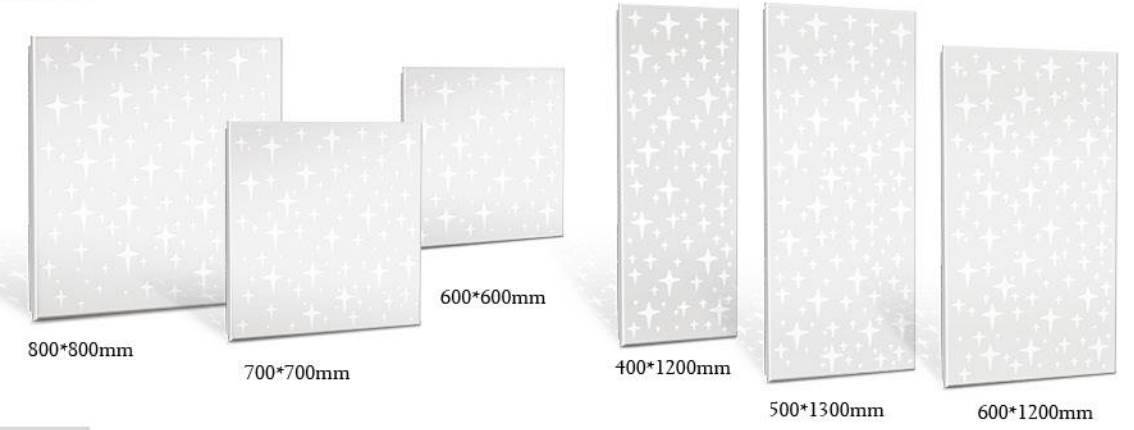

YCHD-007

YCCK-007