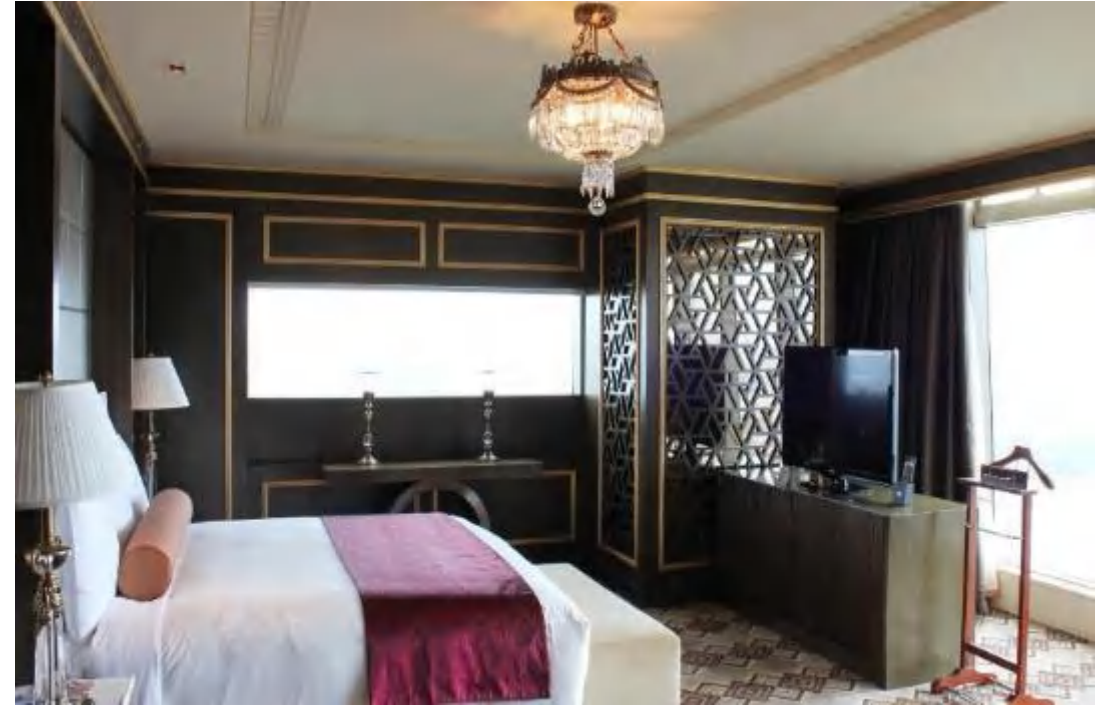

Marriott Hotel Riverside-Shanghai 绿地万豪酒店-上海

American Standard