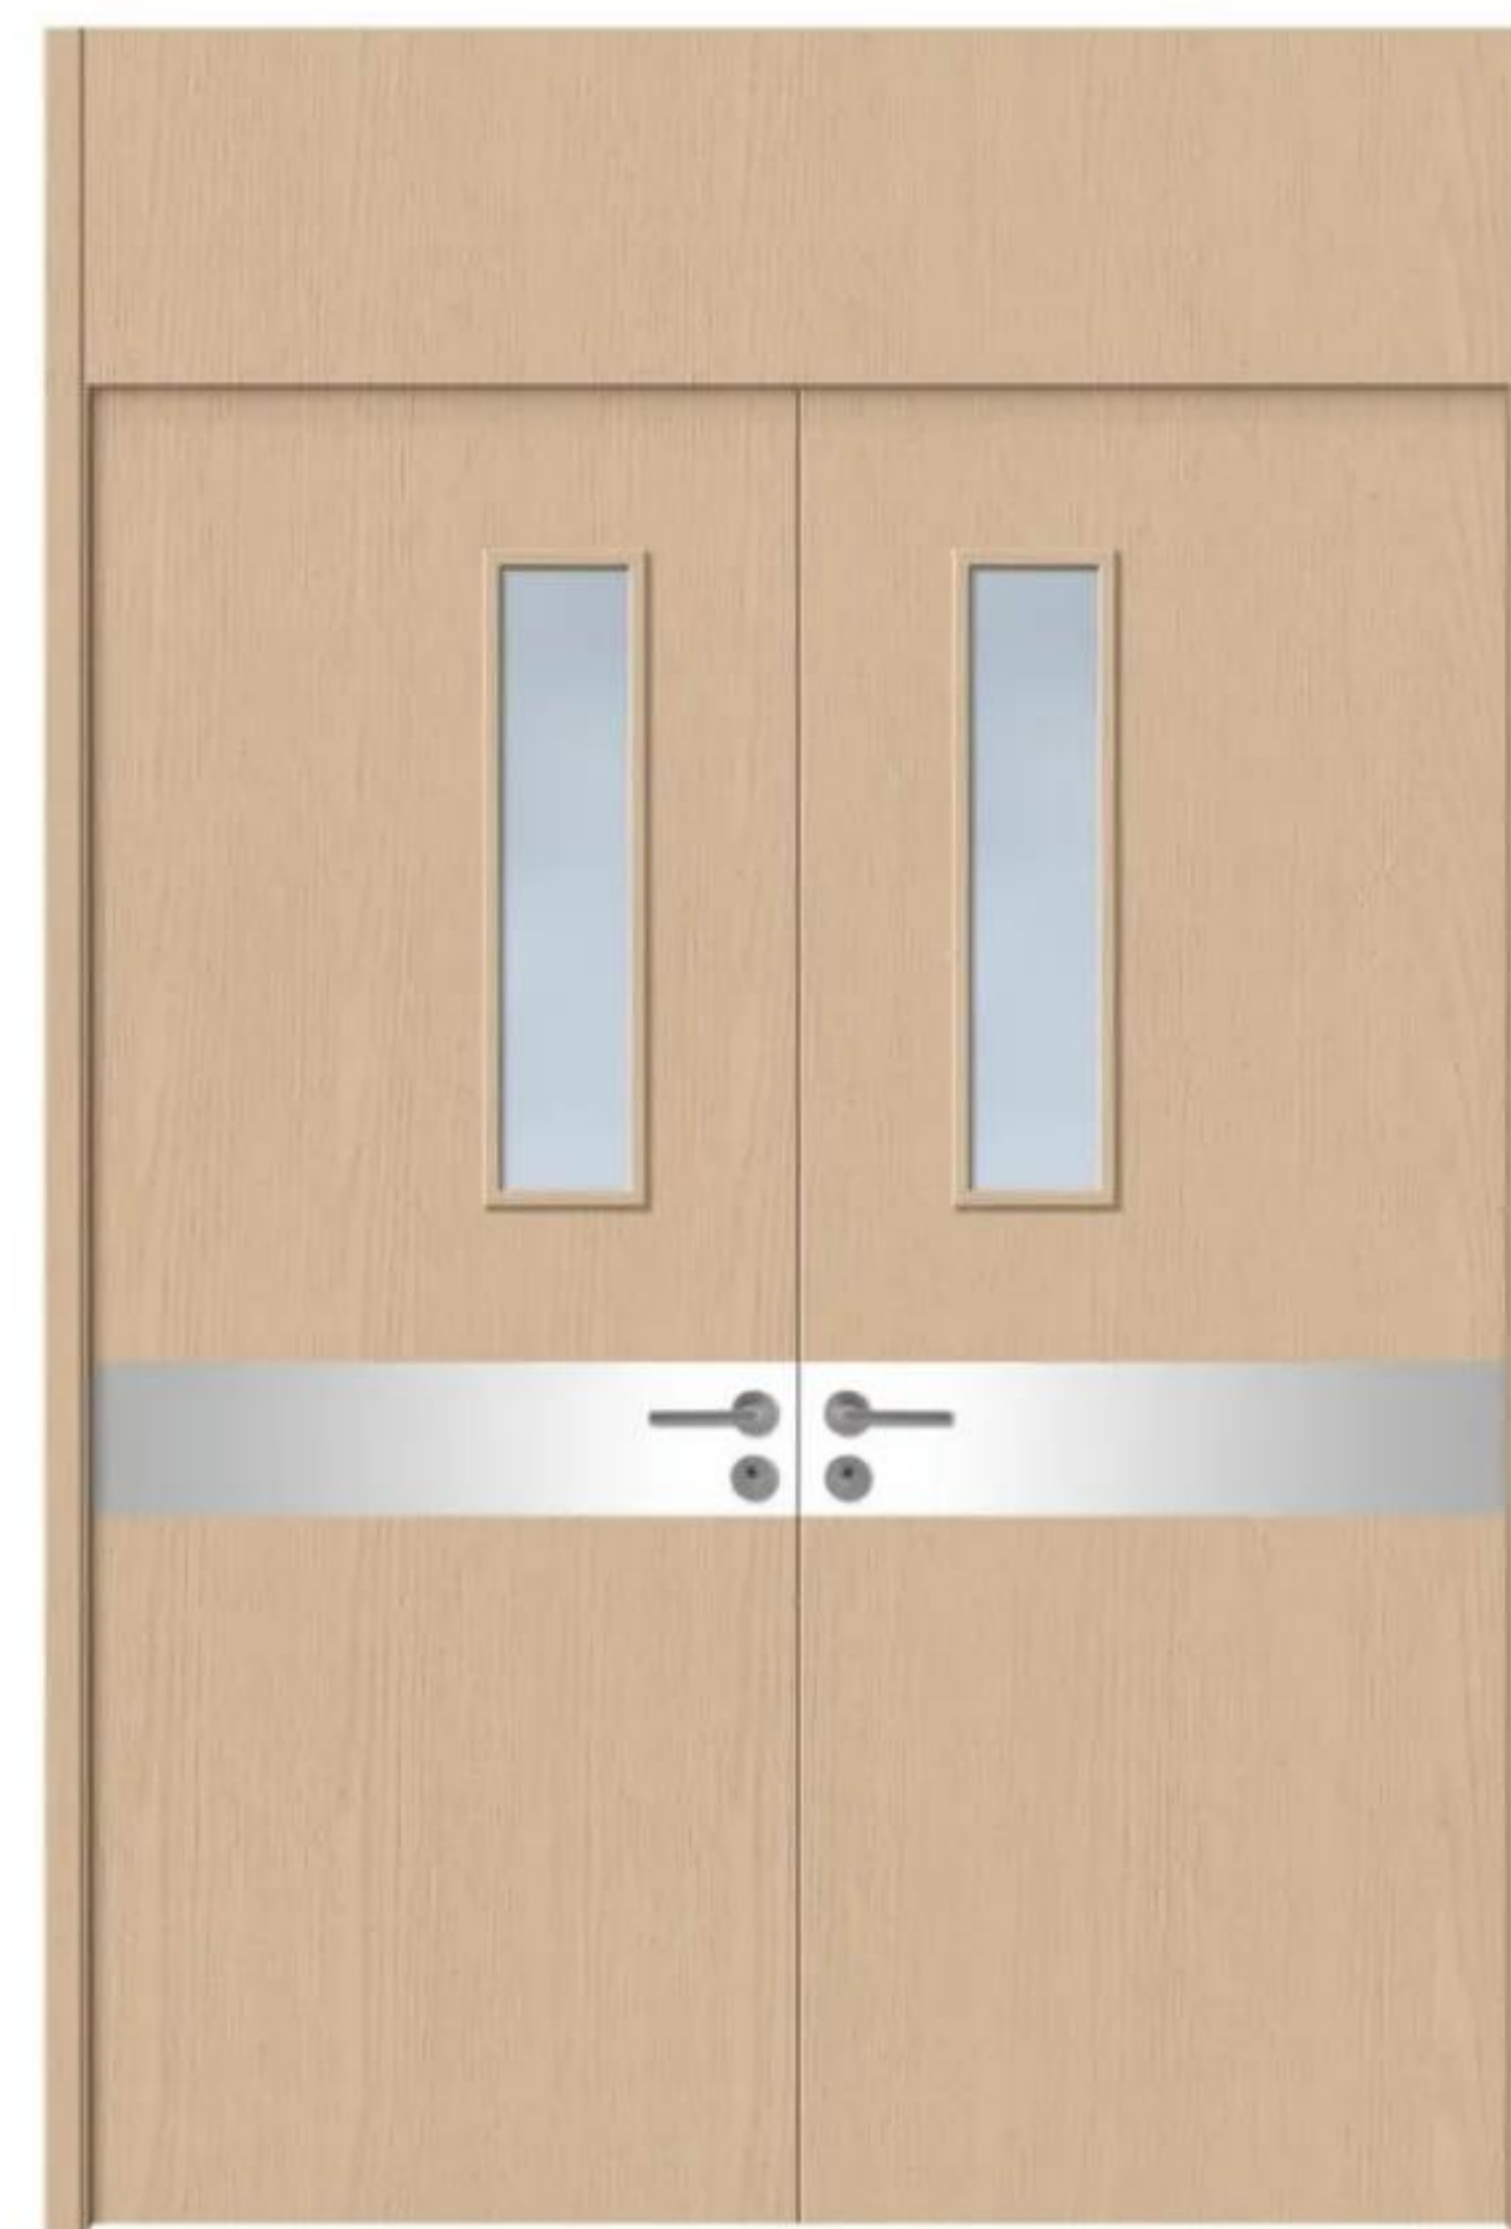

2227
半透腊木

“
YOU KNOW
its beauty
”

专注自然纯粹的设计

感受质感与气质的交融

独具特色的生活魅力!