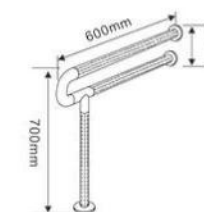

HS-030A

材料：尼龙和金属管复合
配置：普通连接件
颜色：白色、黄色
Material: Nylon and metal composite
Configuration: ordinary fittings
Colour: white, yellow