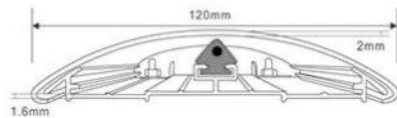

HS-612B

HS-605H

护墙角系列

CORNER GUARD SERIES

型号 style	边宽 width	横截面图 cross section	弯角角度 corner angle	最大长度 dimensions	用途 application
HS-603A	30mm		90°	3m/支 3m/piece	保护墙角、门框 To protect the corner, door frames
HS-605A	50mm		90°	3m/支 3m/piece	保护墙角、门框 To protect the corner, door frames
HS-607A	70mm		90°	3m/支 3m/piece	保护墙角、门框 To protect the corner, door frames