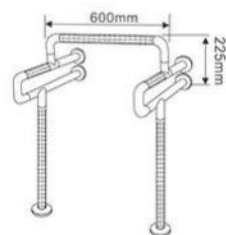

HS-004C-1

材料: 尼龙和金属管复合
配置: 普通连接件
颜色: 白色、黄色

Material: Nylon and metal composite
Configuration: ordinary fittings
Colour: white, yellow