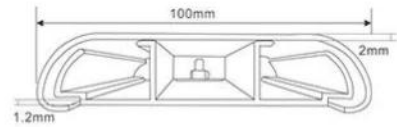

护墙板系列

WALL GUARD SERIES

HS-620B