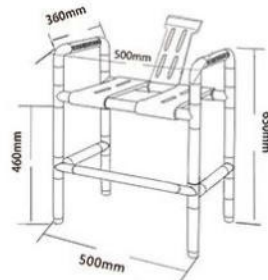

HS-04B

★★★★★