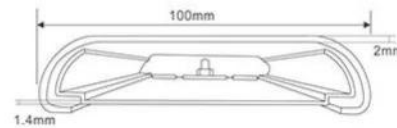

护墙板系列

WALL GUARD SERIES

HS-6125B