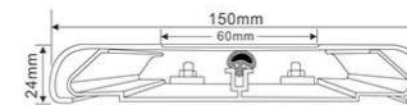

▶ 护墙板 HS-615

CLAPBOARD HS - 615

特点:

乙烯树脂外壳耐刮损抗菌, 内芯优质铝合金专业设计及防撞, 良好的防火性能, 凹凸纹表面防紫外光及日光照射耐腐蚀, 容易清洁, 可提供最大防护, 避免墙壁受损。

Features:

Vinyl cover with wear resistance and anti-bacterial ability, aluminum retainer for strong impact-resistance ability, high flame retardant performance, high anti-corrosion resistance, easy for cleaning, offering the best protection to wall.