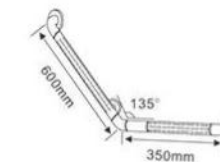

026A-1—135°多功能扶手