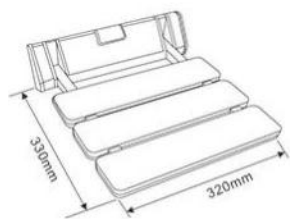

适用于：浴室淋浴、更衣室、过道换鞋、小憩
 Applied to: bathroom, dressing room, corridors, lounge

▶ 淋浴椅系列

SHOWER CHAIR SERIES

★★★★

HS-01B

★★★★★

HS-03B

HS-01C