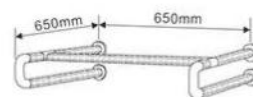

HS-003A

材料: 尼龙和金属管复合
配置: 普通连接件
颜色: 白色、黄色
Material: Nylon and metal composite
Configuration: ordinary fittings
Colour: white, yellow