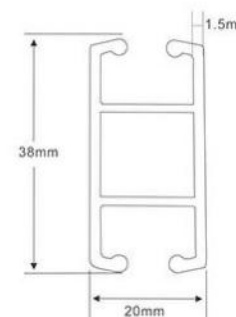

▶ 轨道系列

ORBIT SERIES

PERFORMANCE

独特设计 通风开阳
适用广泛 安全稳固

Unique design Ventilation mizar
Apply widely security firm

欧式豪华轨道YL-45
European-style luxury rail YL - 45

1、**轨道**：采用铝合金材质，独特设计，不易变形；收拉轻巧流畅，安全稳固。轨道之间的结合口有强化ABS专用连接器，使整套轨道浑然一体，极大增加了轨道的刚度。房间净高太大有专用的不锈钢悬空架配合安装。

2、**滑车**：结构紧凑合理，减小拐弯半径，减少隔帘布收缩所占长度；滑动轻巧顺畅；挂钩采用S型，拆装清洗方便；滑轮采用独特加工工艺，应用高科技纳米材料，国内首次真正实现静音、无尘、耐磨。

3、**轨道弯曲弧**：从香港进口专用的轨道弯曲器，全部自动化，弯曲弧度一次加工成型，轨道沟槽不发生变形，保证滑车滑动轻巧顺畅。

4、滑车每米6-9个，轨道每600mm一个固定点。

Rail: with the Al-alloy materials, specialized designed, hard distorted, easy to pull and back, more safe and stable. The connectors between the rails are appropriativeABS connectors, which make the whole rails to be seamless, and increased the inflexibility of the rail.

If the net height of the room is too large, the stainless steel impending frame should be installed.

Pulley: Compact and reasonable structure, decreasing the radius of the round, decreasing the length of the curtain in the contraction; sliding smoothly, S-shaped pothook, easy to dismantle and install; rope blocks are made of nano materials, with the special processing technic, the products are really to be mute, free from dirty and wear resistant.

Bend arc of the rail: use the automating rail bender importing from H.K., the bent forming oncethrough, and the groove of the rail is not out of shape, ensure the pulley slid smoothly.

Pulley: 6-9 per meter, and every 600mm on the rail with a fixed point.