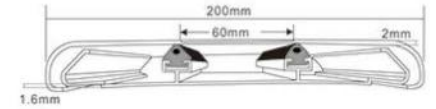

护墙板系列

WALL GUARD SERIES

HS-610C