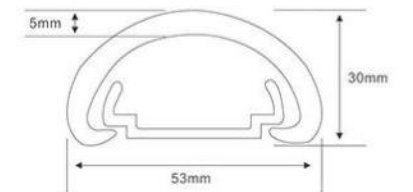

HS-612B

HS-605H

护墙角系列

CORNER GUARD SERIES

型号 style	边宽 width	横截面图 cross section	弯角角度 corner angle	最大长度 dimensions	用途 application
HS-603A	30mm		90°	3m/支 3m/piece	保护墙角、门框 To protect the corner, door frames
HS-605A	50mm		90°	3m/支 3m/piece	保护墙角、门框 To protect the corner, door frames
HS-607A	70mm		90°	3m/支 3m/piece	保护墙角、门框 To protect the corner, door frames