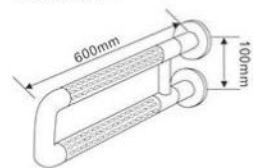

HS-005A-1

材料: 尼龙和金属管复合
配置: 普通连接件
颜色: 白色、黄色
Material: Nylon and metal composite
Configuration: ordinary fittings
Colour: white, yellow