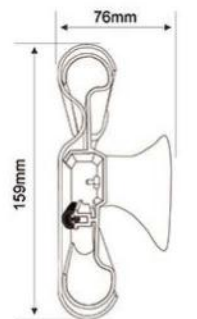

Features:

- A: High strength with metal structure, feel warm with vinyl.
- B: Appearance is integrated, with both inside and outside corners.
- C: Upper edge is pipe shape, easy for holding and walking.
- D: Lower edge is arch shape, absorb impact force, protect wall surface.

防撞扶手HS-616B

型号 Model	材质 Material	铝材厚度 (mm) Aluminum Thickness	规格 Size	颜色 Color
HS-616-1 HS-616-2 HS-616-3 C款、B款 (含防撞止震条)	PVC面板+普通铝材 PVC panel + ordinary aluminum	1.4/1.5/1.8	4000*159	多种 multiple color