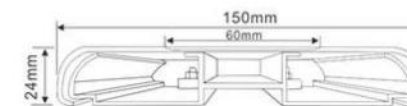

▶ 护墙板 HS-615

CLAPBOARD HS - 615

特点:

乙烯树脂外壳耐刮损抗菌, 内芯优质铝合金专业设计及防撞, 良好的防火性能, 凹凸纹表面防紫外光及日光照射耐腐蚀, 容易清洁, 可提供最大防护, 避免墙壁受损。

Features:

Vinyl cover with wear resistance and anti-bacterial ability, aluminum retainer for strong impact-resistance ability, high flame retardant performance, high anti-corrosion resistance, easy for cleaning, offering the best protection to wall.

HS-615B