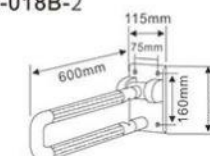

▶ 上翻扶手系列

FOLDING UP GRAB BAR SERIES

PERFORMANCE

轻松收纳、节省空间
倾心设计的优良结构
安装方便
为您的家人保驾护航

Easy storage, saves space
Excellent structure designed
Easy installation
Escort for your family

适用于：卫生间、浴室淋浴、更衣室、小憩
Applied to: bathroom, dressing room, corridors, lounge

材料：尼龙和金属管复合
配置：普通连接件
颜色：白色、黄色
Material: Nylon and metal composite
Configuration: ordinary fittings
Colour: white, yellow

材料：尼龙和金属管复合
配置：普通连接件
颜色：木纹色
Material: Nylon and metal composite
Configuration: ordinary fittings
Colour: Wood grain color

材料：尼龙和金属管复合
配置：普通连接件
颜色：白色、黄色
Material: Nylon and metal composite
Configuration: ordinary fittings
Colour: white, yellow

HS-018B-2

材料：尼龙和金属管复合
配置：普通连接件
颜色：白色、黄色
Material: Nylon and metal composite
Configuration: ordinary fittings
Colour: white, yellow