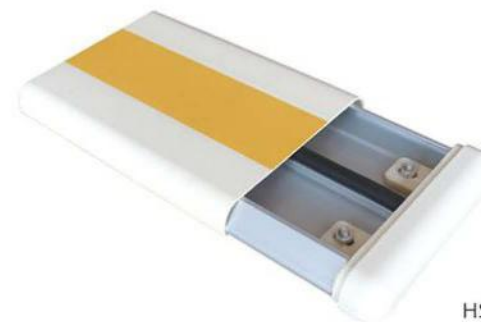

▶ 护墙板 HS-615

CLAPBOARD HS - 615

特点:

乙烯树脂外壳耐刮损抗菌, 内芯优质铝合金专业设计及防撞, 良好的防火性能, 凹凸纹表面防紫外光及日光照射耐腐蚀, 容易清洁, 可提供最大防护, 避免墙壁受损。

Features:

Vinyl cover with wear resistance and anti-bacterial ability, aluminum retainer for strong impact-resistance ability, high flame retardant performance, high anti-corrosion resistance, easy for cleaning, offering the best protection to wall.

HS-615B