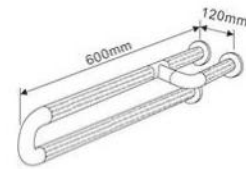

HS-002A

材料：尼龙和金属管复合
配置：普通连接件
颜色：白色、黄色

Material: Nylon and metal composite
Configuration: ordinary fittings
Colour: white, yellow