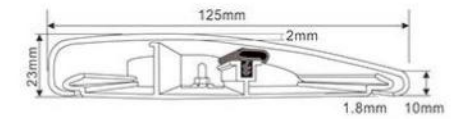

HS-612B

HS-605H

护墙角系列

CORNER GUARD SERIES

型号 style	边宽 width	横截面图 cross section	弯角角度 corner angle	最大长度 dimensions	用途 application
HS-603A	30mm		90°	3m/支 3m/piece	保护墙角、门框 To protect the corner, door frames
HS-605A	50mm		90°	3m/支 3m/piece	保护墙角、门框 To protect the corner, door frames
HS-607A	70mm		90°	3m/支 3m/piece	保护墙角、门框 To protect the corner, door frames