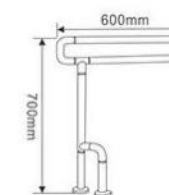

▶ 坐便器扶手系列

TOILET GRAB BAR SERIES

PERFORMANCE

环保抗老化、耐磨耐火
优选材质，安全放心
为您和您的家人提供安全保障

Anti-aging, wear-resistant, fire resistant
High quality material, safe and secure
Provide security for you and your family

适用于：浴室淋浴、更衣室、小憩
Applied to: bathroom, dressing room, corridors, lounge

材料：尼龙和金属管复合
配置：普通连接件
颜色：白色、黄色
Material: Nylon and metal composite
Configuration: ordinary fittings
Colour: white, yellow

材料：尼龙和金属管复合
配置：普通连接件
颜色：白色、黄色
Material: Nylon and metal composite
Configuration: ordinary fittings
Colour: white, yellow

HS-030A-1

材料：尼龙和金属管复合
配置：普通连接件
颜色：白色、黄色
Material: Nylon and metal composite
Configuration: ordinary fittings
Colour: white, yellow