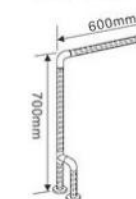

HS-028A

材料：尼龙和金属管复合
配置：普通连接件
颜色：白色、黄色
Material: Nylon and metal composite
Configuration: ordinary fittings
Colour: white, yellow