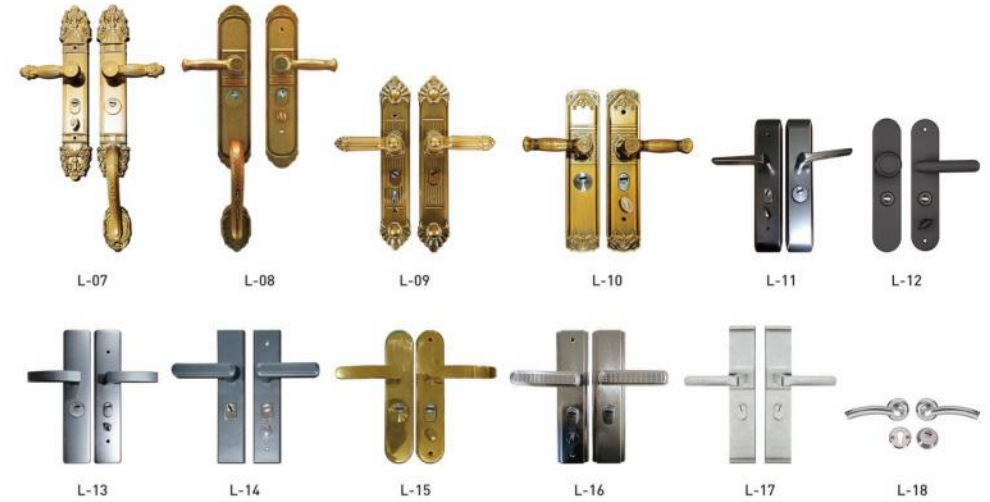

MT-101 MT-102

MT-123 MT-107

MT-120 MT-128

MT-126 MT-116

MT-128 MT-132

OPTIONAL DOOR PILLAR

MZ-201 MZ-207 MZ-208 MZ-212 MZ-216 MZ-218 MZ-219 MZ-221

DIGITAL LOCK

HANDLE

HANDLE

MAIN LOCK

SIDE LOCK

CYLINDER

HINGE

PEEPHOLE

INFILLING MATERIALS