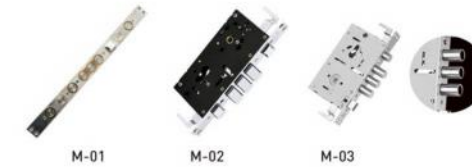

MT-101 MT-102

MT-123 MT-107

MT-120 MT-128

MT-126 MT-116

MT-128 MT-132

OPTIONAL DOOR PILLAR

MZ-201 MZ-207 MZ-208 MZ-212 MZ-216 MZ-218 MZ-219 MZ-221

DIGITAL LOCK

HANDLE

HANDLE

MAIN LOCK

SIDE LOCK

CYLINDER

HINGE

PEEPHOLE

INFILLING MATERIALS