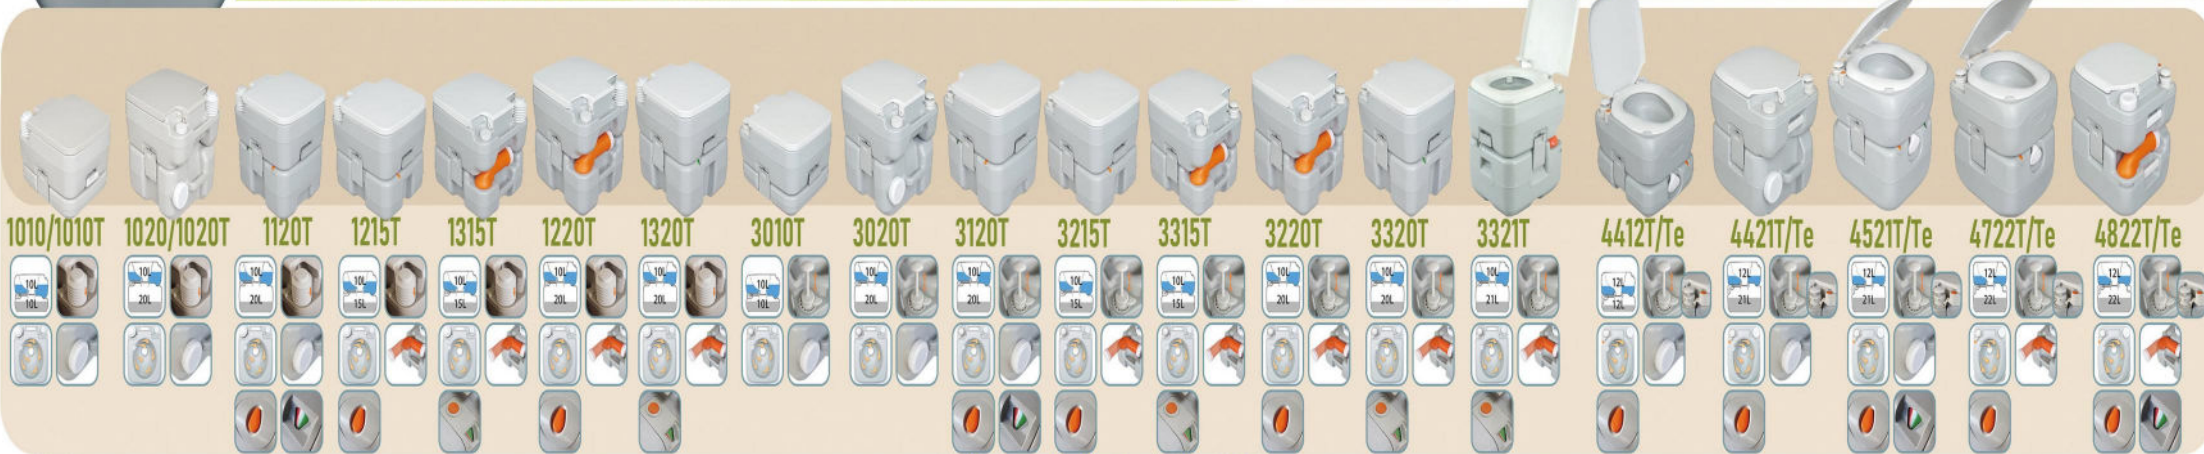

Mobile Collecting Urinal — A new solution

9747 Standard Model
Collecting foot valve urinal connecting external water supply

- 2023 Brand new innovative products 97 series
- Connect external water supply
- Step the foot valve to flush
- Waste water goes into the holding tank
- Holding tank capacity: 40L

- Self-contained fresh water tank
- Foot pump flush
- Waste water goes into sewer system or an extra waste holding tank

MOBILE HANDWASH STANDS Portable, self-contained, foot pump wash stand series

PORTABLE HANDWASH STAND 7701

- Capacity 30L
- Step to flush

7702 + Induction electric pump

7702 + Multiple capacity water tanks available

7702 + Portable toilet

7702 + Integrated toilet

SPLIT MOBILE HANDWASH STAND 7704

- Five gear heights available
- 800mm
 - 765mm
 - 730mm
 - 695mm
 - 645mm