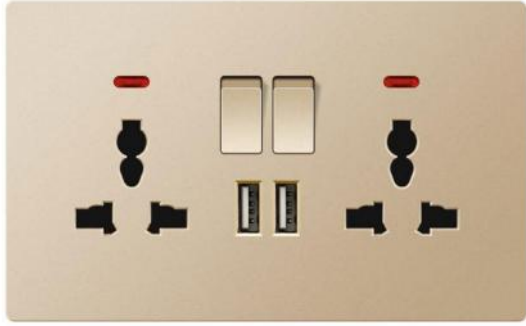

Winbome

Switch Socket

- White
- star gray
- champagne gold

Simple

Pure and simple, natural integration
giving home space aesthetics

Sophisticated

Line and surface cutting, micro-arc chamfering details are all quality reflections

Open 13A

Open 15A

One open 16A multi-purpose three holes

One opening and multiple use of five holes

Double 13A

25A switch

Dual 13A Dual USB

Double multi-three holes

45A switch

Dual multi-three-hole dual USB

TV socket

phone computer

telephone socket

computer socket

GRAY SERIES

Frameless slab 无框大板
Not simple 简而不凡

WHITE SERIES

Frameless slab 无框大板
Not simple 简而不凡

WHITE
各类款式
一应俱全

Frameless slab 无框大板
Not simple 简而不凡

接线图两种接线方式 简单更易懂

开关控制调速器

开关调速器单独

⚠ 电击危险，请勿带电操作！