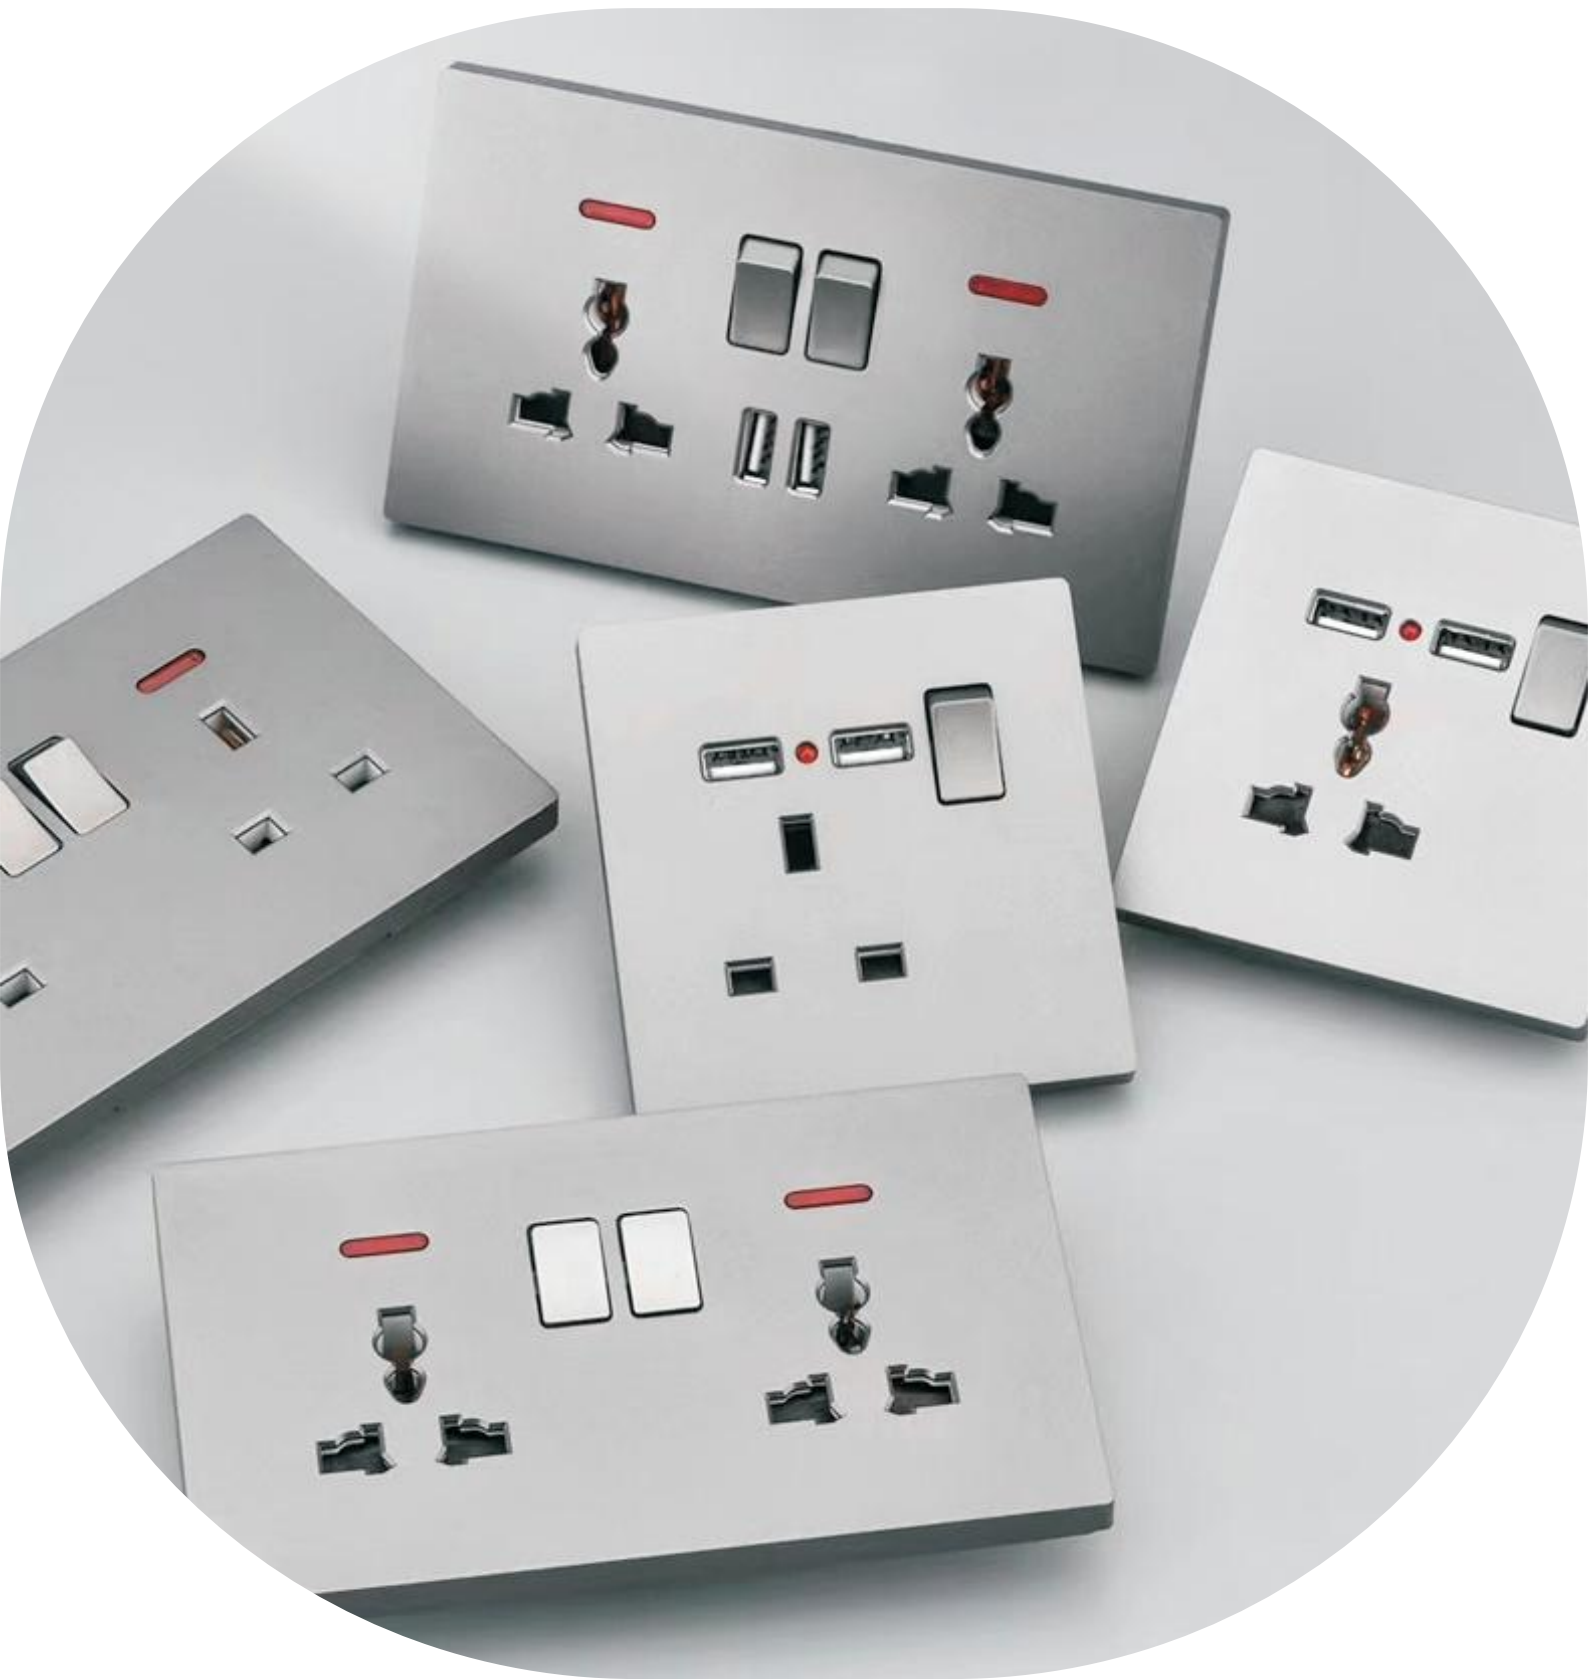

Winbome

Switch Socket

- White
- star gray
- champagne gold

Simple

Pure and simple, natural integration
giving home space aesthetics

Sophisticated

Line and surface cutting, micro-arc chamfering details are all quality reflections

Press-type terminal

The wiring is firm, and the
electricity is more assured

A list complete set

One bill/dual control

Two open single/dual control

Three open single / double control

Four single/dual control

Open 13A

Open 15A

One open 16A multi-purpose three holes

One opening and multiple use of five holes

Double 13A

25A switch

Dual 13A Dual USB

Double multi-three holes

45A switch

Dual multi-three-hole dual USB

TV socket

phone computer

telephone socket

computer socket

GRAY SERIES

Frameless slab 无框大板
Not simple 简而不凡