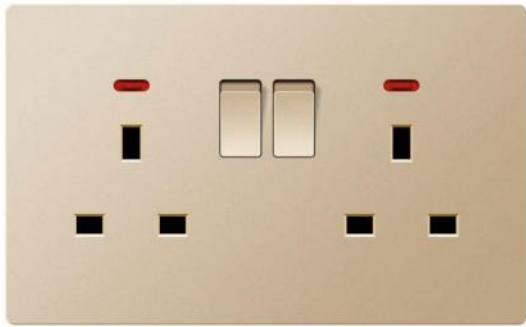

Winbome

Switch Socket

- White
- star gray
- champagne gold

Simple

Pure and simple, natural integration
giving home space aesthetics

Sophisticated

Line and surface cutting, micro-arc chamfering details are all quality reflections

Open 13A

Open 15A

One open 16A multi-purpose three holes

One opening and multiple use of five holes

Double 13A

25A switch

Dual 13A Dual USB

Double multi-three holes

45A switch

Dual multi-three-hole dual USB

TV socket

phone computer

telephone socket

computer socket

GRAY SERIES

Frameless slab 无框大板
Not simple 简而不凡

WHITE SERIES

Frameless slab 无框大板
Not simple 简而不凡

WHITE
各类款式
一应俱全

Frameless slab 无框大板
Not simple 简而不凡

接线图两种接线方式 简单更易懂

开关控制调速器

开关调速器单独

⚠ 电击危险，请勿带电操作！