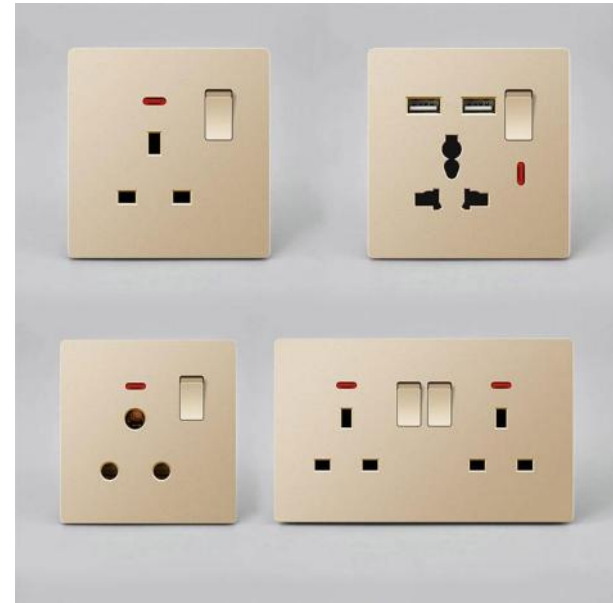

Winbome

Switch Socket

- White
- star gray
- champagne gold

Simple

Pure and simple, natural integration
giving home space aesthetics

Sophisticated

Line and surface cutting, micro-arc chamfering details are all quality reflections

Open 13A

Open 15A

One open 16A multi-purpose three holes

One opening and multiple use of five holes

Double 13A

25A switch

Dual 13A Dual USB

Double multi-three holes

45A switch

Dual multi-three-hole dual USB

TV socket

phone computer

telephone socket

computer socket

GRAY SERIES

Frameless slab 无框大板
Not simple 简而不凡

WHITE SERIES

Frameless slab 无框大板
Not simple 简而不凡

WHITE
各类款式
一应俱全

Frameless slab 无框大板
Not simple 简而不凡

接线图两种接线方式 简单更易懂

开关控制调速器

开关调速器单独

⚠ 电击危险，请勿带电操作！