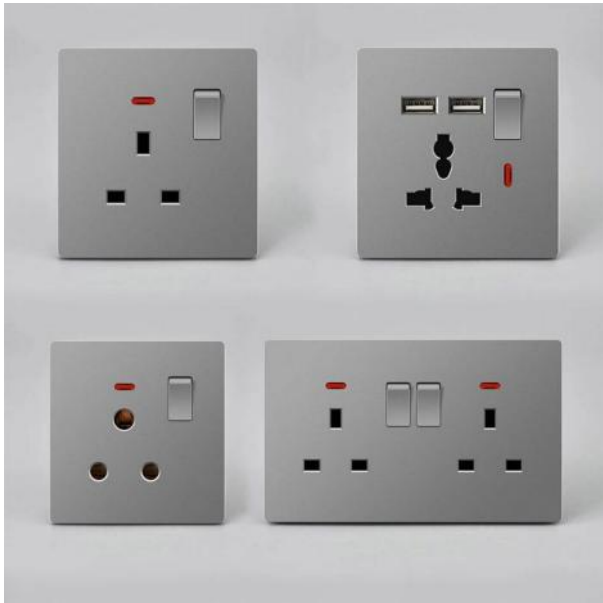

Winbome

Switch Socket

- White
- star gray
- champagne gold

Simple

Pure and simple, natural integration
giving home space aesthetics

Sophisticated

Line and surface cutting, micro-arc chamfering details are all quality reflections

Open 13A

Open 15A

One open 16A multi-purpose three holes

One opening and multiple use of five holes

Double 13A

25A switch

Dual 13A Dual USB

Double multi-three holes

45A switch

Dual multi-three-hole dual USB

TV socket

phone computer

telephone socket

computer socket

GRAY SERIES

Frameless slab 无框大板
Not simple 简而不凡

WHITE SERIES

Frameless slab 无框大板
Not simple 简而不凡

WHITE
各类款式
一应俱全

Frameless slab 无框大板
Not simple 简而不凡

接线图两种接线方式 简单更易懂

开关控制调速器

开关调速器单独

⚠ 电击危险，请勿带电操作！