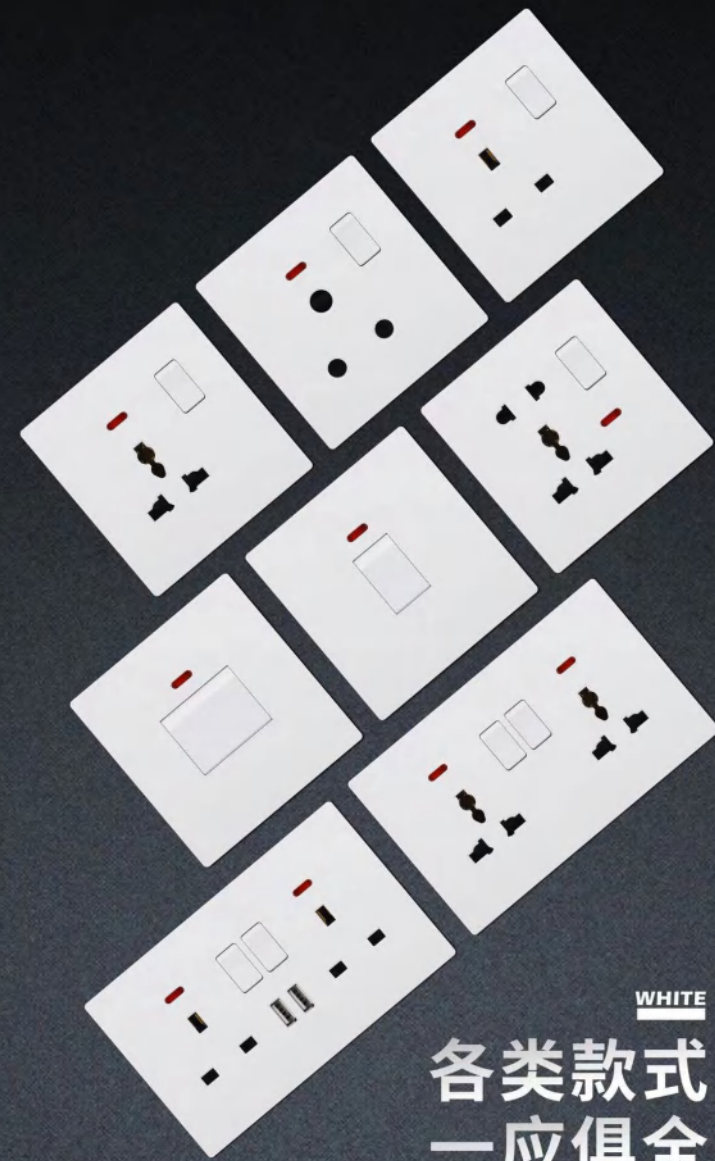

Press-type terminal

The wiring is firm, and the
electricity is more assured

A list complete set

One bill/dual control

Two open single/dual control

Three open single / double control

Four single/dual control

Open 13A

Open 15A

One open 16A multi-purpose three holes

One opening and multiple use of five holes

Double 13A

25A switch

Dual 13A Dual USB

Double multi-three holes

45A switch

Dual multi-three-hole dual USB

TV socket

phone computer

telephone socket

computer socket

GRAY SERIES

Frameless slab 无框大板
Not simple 简而不凡

WHITE SERIES

Frameless slab 无框大板
Not simple 简而不凡

WHITE
各类款式
一应俱全

Frameless slab 无框大板
Not simple 简而不凡

接线图两种接线方式 简单更易懂

开关控制调速器

开关调速器单独

⚠ 电击危险，请勿带电操作！