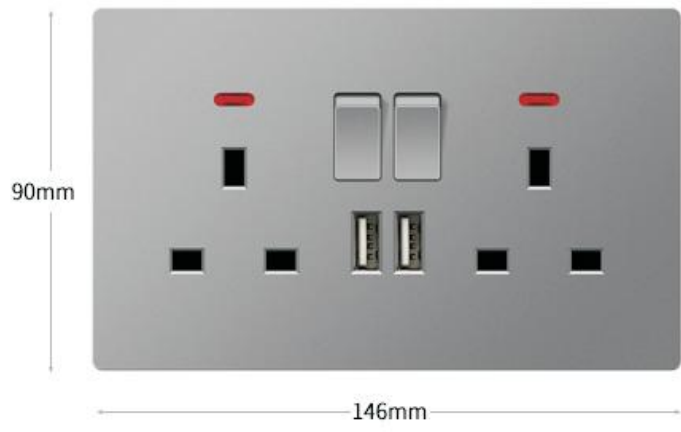

Press-type terminal

The wiring is firm, and the
electricity is more assured

A list complete set

One bill/dual control

Two open single/dual control

Three open single / double control

Four single/dual control

Open 13A

Open 15A

One open 16A multi-purpose three holes

One opening and multiple use of five holes

Double 13A

25A switch

Dual 13A Dual USB

Double multi-three holes

45A switch

Dual multi-three-hole dual USB

TV socket

phone computer

telephone socket

computer socket

GRAY SERIES

Frameless slab 无框大板
Not simple 简而不凡