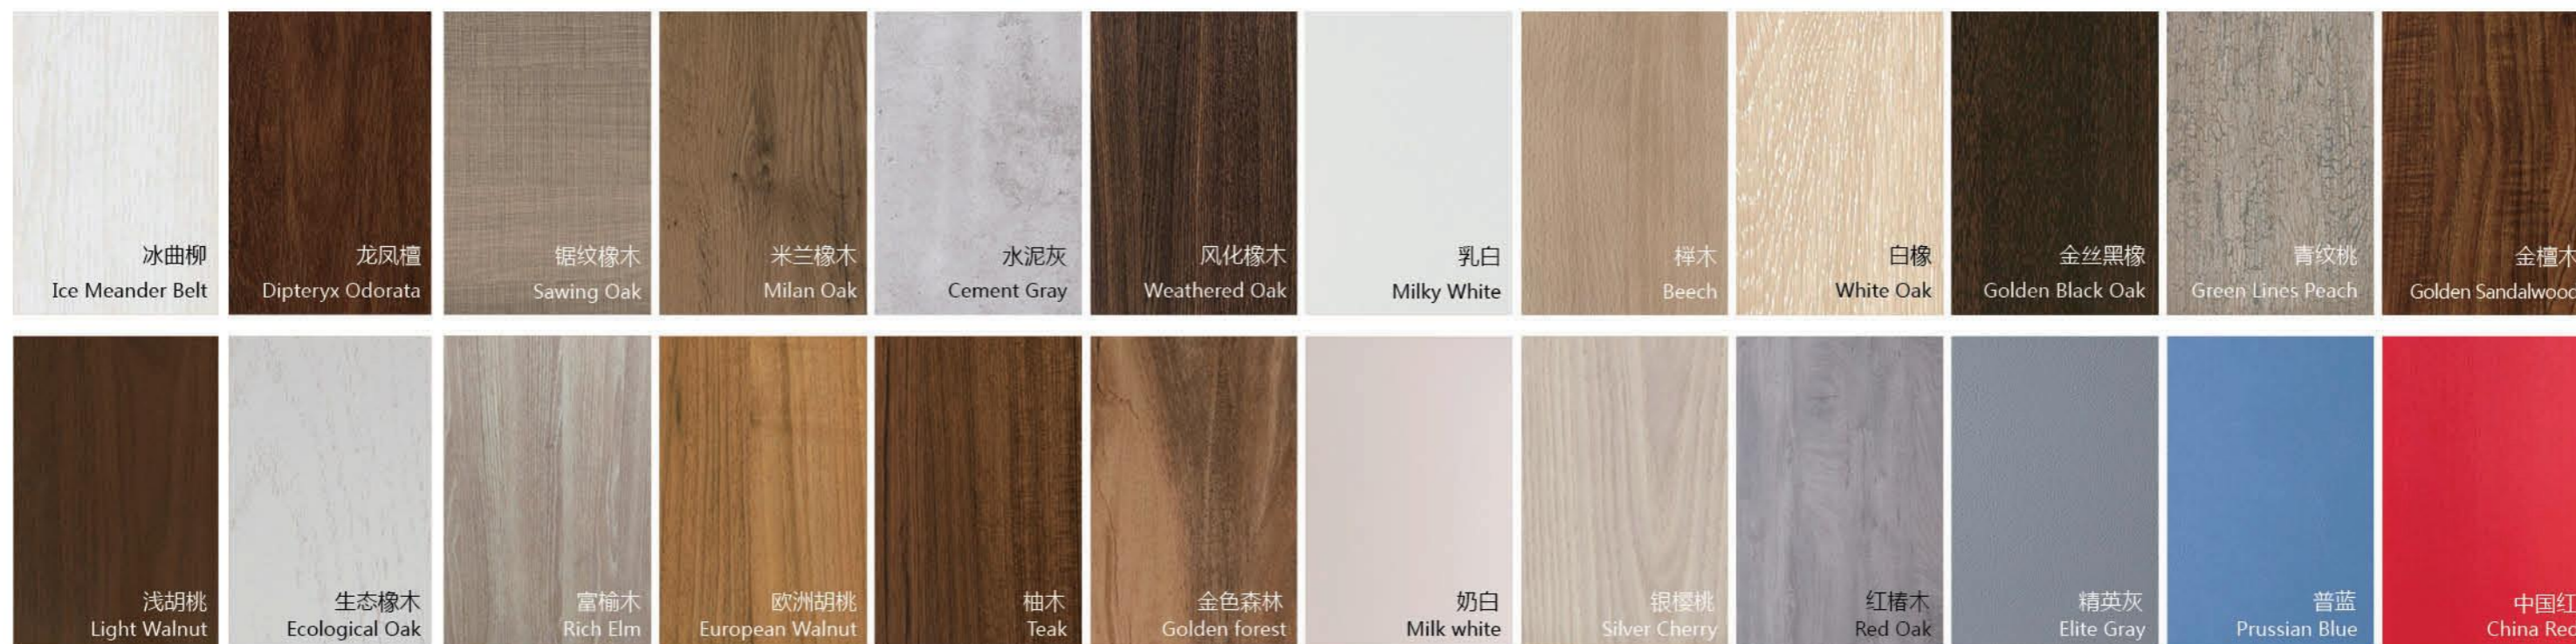

HEC - 17-27

HEC - 18-47

HEC - 15-11

HEC - 15-11

HEC - 13-64

HEC - 11-00

HEC - 13-22

HEC - 13-41

OPTIONAL COLOUR PALETTE

可选用色板

我们始终倡导环保健康的家居理念，甄选最天然的原材料营造健康之家。无论你是忠于经典的尚古人士，还是玩转潮流的时尚宠儿，在这里都能找到你最适合的色彩与风格。

We always advocate environmental protection and health as a kind of household concept, and select the most natural raw materials to create a healthy home. No matter you are loyal to the classic of ancient times, or a fashion icon playing the trend, here you can find the most suitable color and style for yourself.