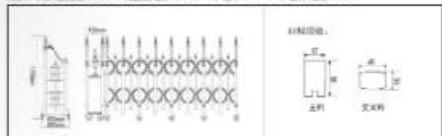

产品参数图

材质：压铸铝合金 6063-T5，栅杆高度 1700mm，轮心 600mm，栅杆宽度 660mm

唯有永恒才是时间的唯一见证，具足光阴，对仗交错，生活的质感却从未有过交叉，深厚的文化涵养永不褪色的流光溢彩，艺术的品质在时光叫进色，推开那一扇门，迎接另一个崭新的世界。