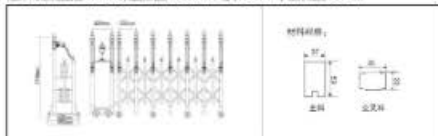

产品参数图

材质：压铸铝合金 6063-T5，栅杆高度 1700mm，轮心 600mm，栅杆宽度 660mm

善用精工及细心的呵护，我们倾注最虔诚的信仰，华美简洁的结构，细致的雕刻，每个节点的神韵皆用心打磨，不因循任何浪漫情怀而舍弃其中，去不剩一丝多余的装饰表现力。