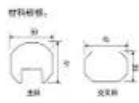

优雅别致的韵味, 是超凡生活的别样美, 源于每一处匠心独运的雕琢, 凝造出高雅贵丽的天鹰可古, 睿智与自然的融合, 更诠释了时尚艺术的完美追求。