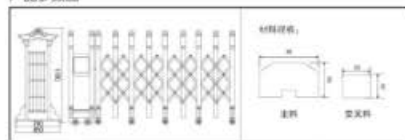

产品参数图

规格: 高强度不锈钢, 立柱高度 1700mm, 轮中 750mm, 总长度 850mm

CLASSIC QUALITY
TELESCOPIC DOOR
卓越创意 经典品质