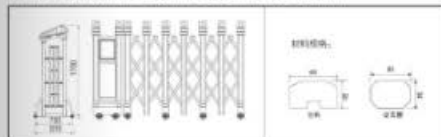

产品参数图

材质：高强度不锈钢，最大高度 1700mm，轮中 750mm，包外宽度 810mm

有一种情怀唯有抵达人心深处才能产生共鸣，需要用心去品位。在岁月的慢慢沉淀中发现生活本质的美，这份沉淀，岁月的精髓在门内得到充分展现。此时此刻，最好的风景看花园里让鸟儿尽情地欢唱，尽情地享受着，享受着它们带来的温暖和快乐。