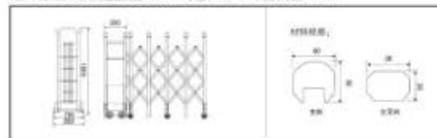

产品参数图

规格：高强度不锈钢，最佳高度 1600mm，轮中 780mm，门杆间距 850mm

现代生活典范，注重包着的结构设计令人叹为观止，精益求精的制作工艺更造就您尊贵地位，从细节中体现您的品位。