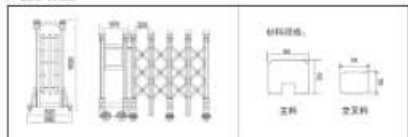

产品参数图

材料：高硬度不锈钢，最佳高度 1600mm，轨中 820mm，轨外宽度 960mm

秉承匠心的艺术风格一改工艺笨拙求曲线，追求简约的设计风格，强调以简约、利落的线条来装点空间，清新素雅之中巧妙地体现现代美、心理学、结构力学、人体工程学综合体现在产品的设计构造中。