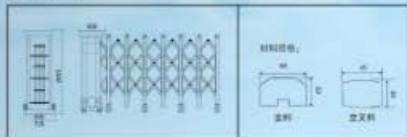

产品参数图

材料: 优质铝合金 6063-T5, 最佳高度 1600mm, 轮中 600mm, 总净宽度 720mm

好运来 A-01

SUSPENSION DOOR SERIES | 铝合金伸缩门系列

好运来 A-02

SUSPENSION DOOR SERIES | 铝合金伸缩门系列

产品参数图

材料: 优质铝合金 6063-T5, 最佳高度 1600mm, 轮中 600mm, 总净宽度 720mm

产品参数图

材料: 优质铝合金 6063-T5, 最佳高度 1600mm, 轮中 600mm, 总净宽度 720mm

好运来 A-03

SUSPENSION DOOR SERIES | 铝合金伸缩门系列