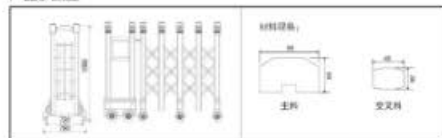

产品参数图

规格: 高强度不锈钢, 立柱高度 1400mm, 杆中 720mm, 总长度 780mm

CLASSIC QUALITY
TELESCOPIC DOOR
卓越创意 经典品质