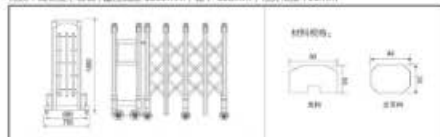

产品参数图

材质：高纯度不锈钢，最佳高度 1600mm，轮径 680mm，总长度 7500mm

考究的材质搭配深邃的设计，集品质、色彩、性能及感官等多位一体，在时代浪潮掀起风潮主义，把品质人生的精神理念发挥到极致，优雅的二度空间从这一刻开始。