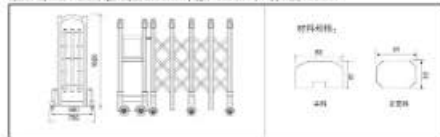

产品参数图

材质：高纯度不锈钢，最佳高度 1600mm，轮径 680mm，总长度 7500mm

设计理念的回归匠心，秉承实用的风格特征，兼容传统精湛的工艺，与时代背景的美感，完美于厚实、简约于装饰，彰显现代、更易体现。