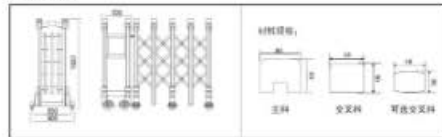

产品参数图

规格: 高强度不锈钢, 立柱高度 1600mm, 杆中 850mm, 总长度 900mm

彰显尊贵时间的空间, 由知性到感性, 体现尊贵品质的风范。它将人生档次改变, 赋予耀眼光辉。此刻, 将勇气与智慧展现!