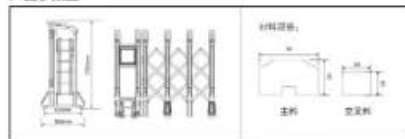

产品参数图

规格: 高强度不锈钢, 立柱高度 1700mm, 轮中 920mm, 总长度 900mm

基于看似简单的结构, 处处皆是考究的工艺处理, 摒弃了繁缛和奢华, 并将不同风格中优秀元素汇集融合, 成就优雅格调, 既重于厚实, 传递静谧, 透射出优雅格调。