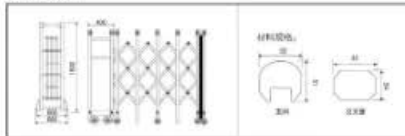

可做四排网花

天鹰加强型

SUSPENSION DOOR SERIES | 不锈钢伸缩门系列

CLASSIC QUALITY TELESCOPIC DOOR

卓越创意 经典品质

巧妙融合尖端的线条以及在工艺技术上的革新，对产品品质的苛刻要求，经风格现代、又细致优雅、艺术之美，由此开始。

产品参数图

材质：高强度不锈钢，最佳高度 3600mm，轮中 600mm，总宽度 660mm

产品参数图

材质：高强度不锈钢，最佳高度 3600mm，轮中 600mm，总宽度 660mm

天鹰升级型

SUSPENSION DOOR SERIES | 不锈钢伸缩门系列