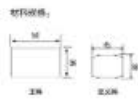

非凡品质闪耀在流动世界的深邃天空, 如繁星一样璀璨, 线条简约, 沿路蜿蜒, 无一不体现着高贵的时尚, 这正是我们执着于不能以每一个细节的成就材料, 从零到完美, 顺势而生。