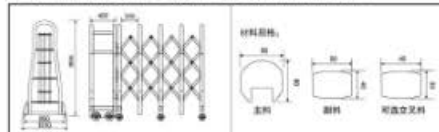

产品参数图

材质：优质铝合金 6063-T5, 悬杆高度 1600mm, 轮中 950mm, 包外宽度 1030mm

传承经典与高雅简约的设计理念, 用简约再经典, 富有层次感, 以专注于细节的精工细作, 勾勒出众的高贵气韵, 可以轻松的驾驭任何场合。