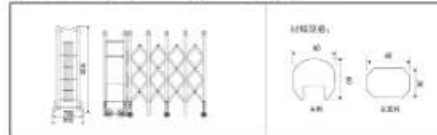

产品参数图

规格：高强度不锈钢，最佳高度 1600mm，轮中 780mm，门杆间距 850mm

繁华生活的场景，体验极致的风格，独特的材质组合，精准的色温搭配，流畅明快的线条组合，一切是那么的完美的协调，完美无限现代美谈。