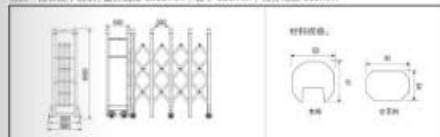

产品参数图

材质：高纯度不锈钢，最佳高度 1600mm，轮径 600mm，总长度 6600mm

超凡品质闪耀在灵动境界的深邃天空，如繁星一样璀璨，纯净简约、流畅如家，无一不体现内敛蕴的时间，这正是我们执着于不过任何一个细节的纯粹时刻，从拿到订单，理所当然。