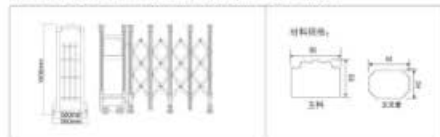

产品参数图

材质：高强度不锈钢，最大高度 1600mm，轮中 800mm，包外宽度 860mm

源于细腻的设计，化为时尚元素，动感与生活，开启原点；兼容中，信任出入那一刻；偶尔不羁的气质，源于最真的持久不变，非凡的任意性让人起，饱满的色彩，沉稳的造型，要属主人富有，从容、广阔的心态和胸怀！