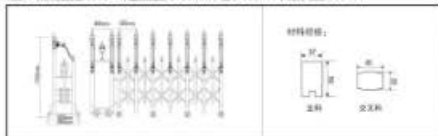

产品参数图

材质：压铸铝合金 6063-T5，栅杆高度 1700mm，轮心 600mm，栅杆宽度 660mm

设计理念的匠师匠心，豪华实用的风格特色，兼容传统精湛的工艺，与时俱进的装饰，源于平实，彰显于精致，由此现代，更显永恒。