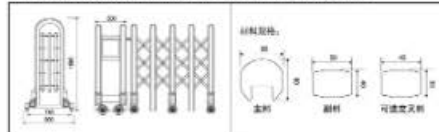

产品参数图

材质：优质铝合金 6063-T5, 悬杆高度 1600mm, 轮中 740mm, 包外宽度 800mm

处处流露出优雅独特的优雅气质和文化品位, 上下图案浑然一体, 缜密的艺术处理, 呈现不凡的艺术造诣, 豪门名门提供尊贵气质与个性主张。