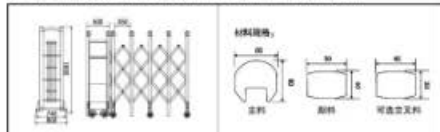

产品参数图

材质：优质铝合金 6063-T5, 悬杆高度 1600mm, 轮中 740mm, 包外宽度 800mm

越是看似简单的结构, 处处皆是考究的工艺处理, 摒弃了繁复和奢华, 并将不同风格中优秀元素汇集融合, 成就优雅情调, 美关于平淡, 传递静谧, 透显的闲情雅致。