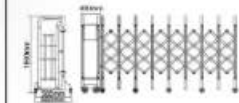

非凡品质闪耀在流动世界的深邃天空, 如繁星一样璀璨, 线条简约, 沿路蜿蜒, 无一不体现着高贵的时尚, 这正是我们执着于不能以每一个细节的成就材料, 从零到完美, 顺势而生。