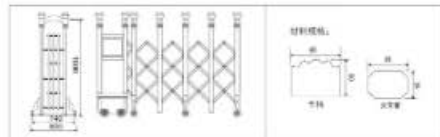

产品参数图

材质：高强度不锈钢，最大高度 1600mm，轮中 740mm，包外宽度 300mm

东方的尊贵传统，西方的现代精神加上艺术上的永恒追求，正在汇聚成一种超乎寻常的新的文化艺术融合模式。当无数的中国新建筑正沉醉于风格创新的时侯，一种新的艺术形式正在悄然兴起，并且日益成熟起来。