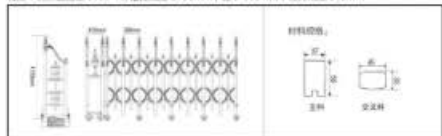

产品参数图

材质：压铸铝合金 6063-T5，栅杆高度 1700mm，轮心 600mm，栅杆宽度 660mm

时代的高贵，时尚的气质，简洁、舒适、优雅、不失清爽，制造人们审美代感。造型设计秉承全方位的视觉享受，独特的工艺制作，展现出不同的气息，带给您非同一般的享受，让您领略造型精致的关怀。