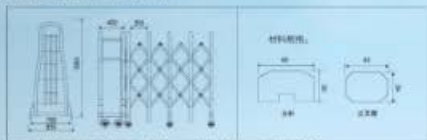

产品参数图 材质：高硬度不锈钢