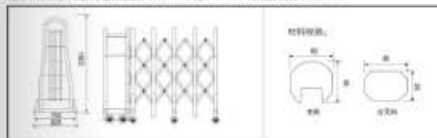

产品参数图

规格：高强度不锈钢，最佳高度 1600mm，轮中 750mm，门杆间距 820mm

唯有永恒才能时间的唯一见证，风云变幻，时空交错，生活的印记却从未有过改变，深厚的文化积淀永不褪色的流光溢彩，艺术的品位在灵境间弥漫，推开那一扇门，迎接另一个崭新的世界。