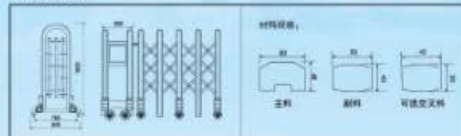

材质: 优质铝合金 6063-T5, 最大高度 1600mm, 轨中 760mm, 轨间距 840mm