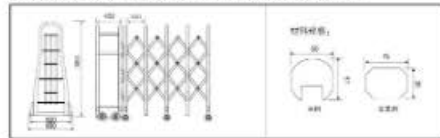

产品参数图

材质：优质铝合金 6063-T5, 最大门宽 1800mm, 柱中 620mm, 总门宽度 480mm

面对自然的晨曦总是带着个清新温暖的韵味, 静听清晨的鸟鸣之声, 聆听心灵的安眠, 自由的感受如你深入内心的深处, 去感受与光亮的空间, 自所有的情感沉浸在心灵的国度里。