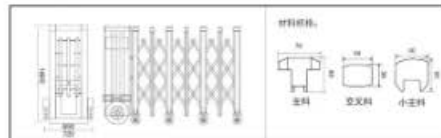

产品参数图

材质：高强度不锈钢，最佳高度 1600mm，轮中 450mm，总宽度 720mm

简洁大气的纵横结构展现出阳刚之美，让人心旷神怡。精巧别致的花纹呈现出几何的形态美，既透明剔透勾画出虚渺的空间，使整体形神兼养、和谐传情。