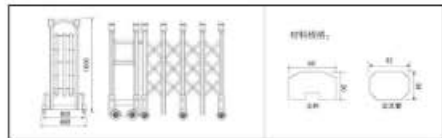

材料规格:

沉稳稳重, 风格别具, 舒展身心, 放松心情, 享受生活, 让生活的宽度在此无限延伸, 生活变得像流动的风景, 令人陶醉沉醉。