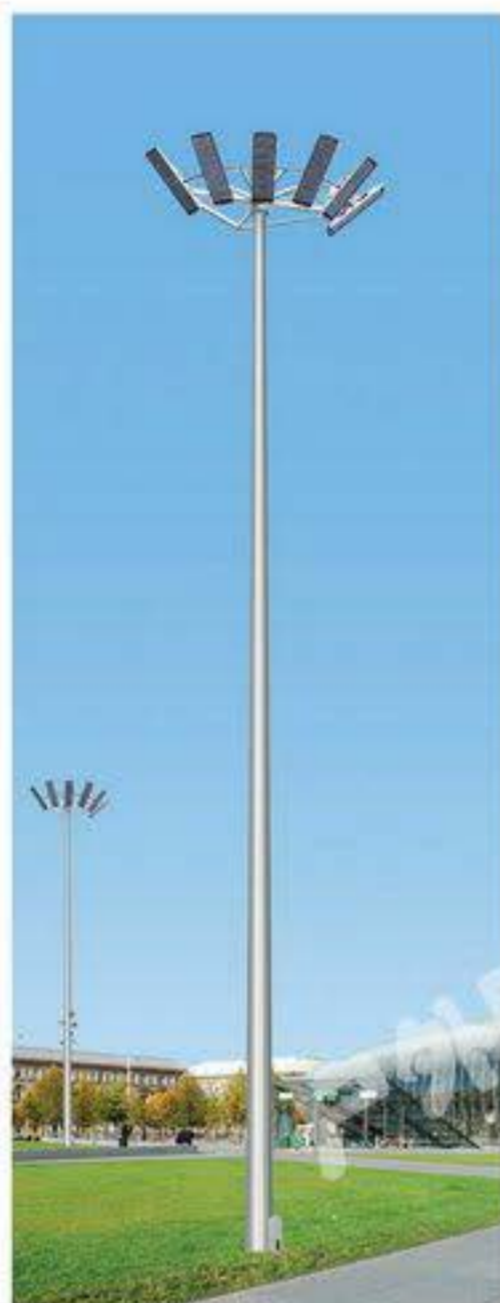

Material and features:

- Large area lighting lighting effect is good, light source centralized, uniform illumination, glare is small, easy to control, repair.
- Lamp pole is the high quality steel plate by moulding and into pyramid shaped inserting type steel, hot-dip galvanized anti-corrosion treatment.
- The lamp disc skeleton made of high-quality stainless steel.
- Fastener bolts nuts for stainless steel.
- Source: LED
- Applicable places: City Square, station, wharf, highway overpass, stadium, etc.

产品说明:

- 照明面积大, 照明效果好, 光源集中, 光照均匀, 眩光小, 易于控制, 维修。
- 灯杆为优质钢板经模压成多棱锥形插接式钢杆, 经热镀锌防腐处理。
- 灯盘骨架采用优质不锈钢制成。
- 紧固件螺栓、螺母为不锈钢。
- 光源: LED
- 适用场所: 城市广场、车站、码头、公路、体育场、立交桥等。

Product Description:

- Large area lighting, lighting effect is good, light source centralized, uniform illumination, glare is small, easy to control, repair.
- Lamp pole is the high quality steel plate by moulding and into pyramid shaped inserting type steel, hot-dip galvanized anti-corrosion treatment.
- The lamp disc skeleton made of high-quality stainless steel.
- Fastener bolts, nuts for stainless steel.
- Source: LED
- Applicable places: City Square, station, wharf, highway overpass, stadium, etc.

GGD-00402-1

GGD-00403-1

GGD-00404-1

赤子之心-1

I 户外路灯，节能新时代

高杆灯一般是指15米以上钢制锥形灯杆和大功率组合式灯架构成的新型照明装置。它由灯头、内部灯具电气、杆体及基础部分组成。

GGD-00501 H: 15-30m

GGD-00502 H: 15-30m