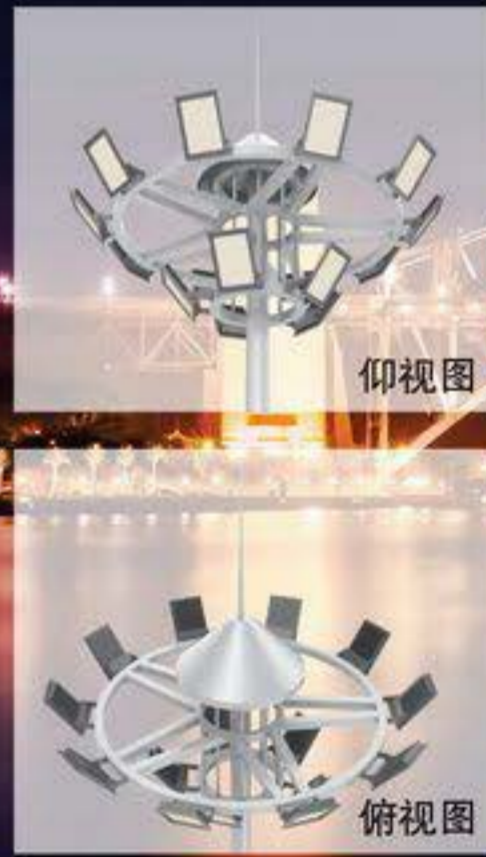

HIGH POLE LAMP

高杆灯推荐款

- ▶ 高杆灯系列是大面积照明工程中应用最广泛、最有效的光源配置形式，主要适用于港口、机场、公路、城市广场、多层立交桥、大型体育场馆等需要大面积集中照明的场所，是一种功能性照明产品。主杆采用优质钢板制作，灯板分为框架式、封闭式、球型、飞碟式、景观式等形式，高度25米以上，光源集中，照明宽，可创造类似白天能见度条件，均匀性很高。

High pole lamp series is the most widely used and the most effective light source configuration form in large area lighting engineering, mainly applicable to port, airport, highway, city square, multi-storey interchange type overpass, large stadiums and other places that need large area of centralized lighting, is a functional lighting products. The main pole is made of high quality steel plate, the lamp plate is divided into frame type, closed type, ball type, flying saucer type, landscape type and other forms, the height is more than 25 meters, the light source is concentrated, the illumination is wide, can create similar daytime visibility conditions, uniformity is high.